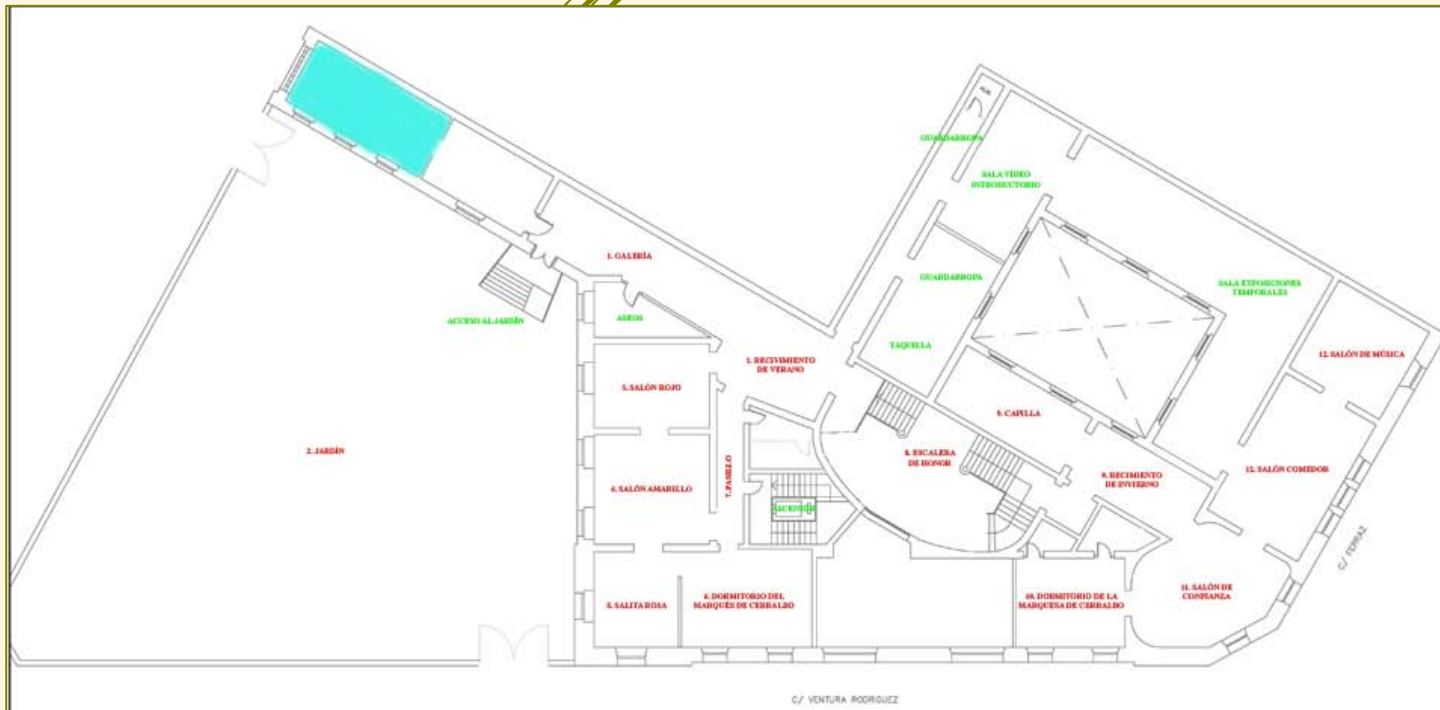

Floor Plans

C
E
R
R
A
L
B
O

M
U
S
E
U
M

MUSEOCERRALBO

M

A Hidden Treasure

Entrance Hall and Starting Point of the Staircase

Ground Floor

MUSEOCERRALBO

Garden and Courtyard

Ground Floor

MUSEOCERRALBO

Auditorium

Ground Floor

MUSEOCERRALBO

Exhibitions Room

Ground Floor

MUSEOCERRALBO

Art of the Month Room

Mezzanine Floor

MUSEO CERRALBO

Exhibitions Room

Mezzanine Floor

MUSEOCERRALBO